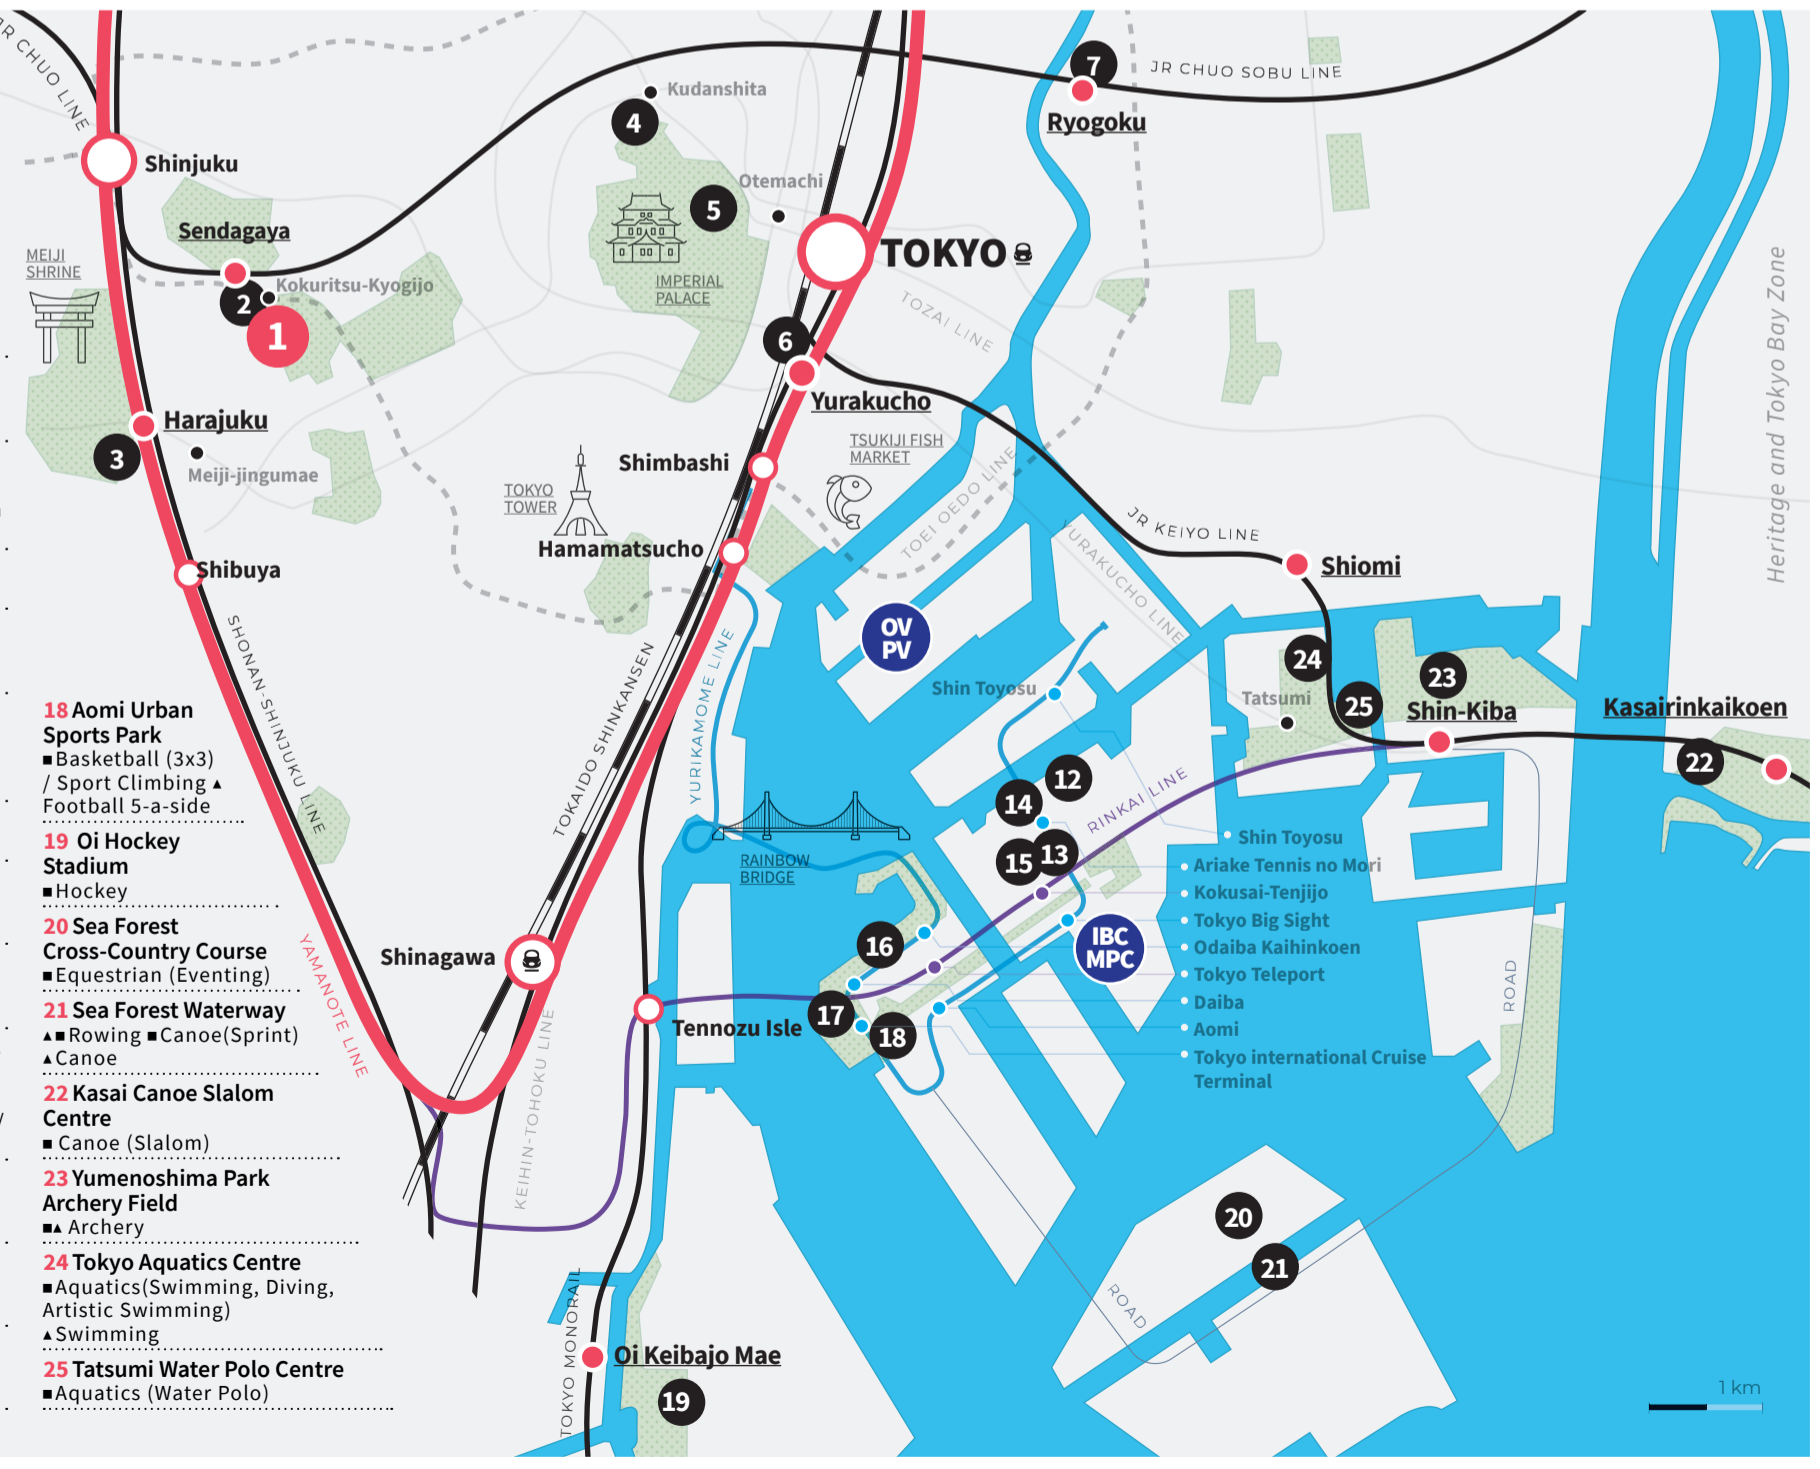

- **OV/PV Olympic Village Paralympic Village**
- **IBC/MPC Tokyo Big Sight**
  Tokyo International Exhibition Center: International Broadcast Center / Main Press Center
- **1 Olympic Stadium**
  ■ Opening and Closing Ceremonies / Athletics ■ Football
- **2 Tokyo Metropolitan Gymnasium**
  ■ Table Tennis
- **3 Yoyogi National Stadium**
  ■ Handball ▲ Badminton / Wheelchair Rugby
- **4 Nippon Budokan**
  ■ Judo ■ Karate
- **5 Imperial Palace Garden**
  ■ Athletics (Race Walk)
- **6 Tokyo International Forum**
  ■ Weightlifting ▲ Powerlifting
- **7 Kokugikan Arena**
  ■ Boxing
- **12 Ariake Arena**
  ■ Volleyball (Volleyball) ▲ Wheelchair Basketball
- **13 Ariake Gymnastic Centre**
  ■ Gymnastics ▲ Boccia
- **14 Ariake Urban Sports Park**
  ■ Cycling (BMX Freestyle, BMX Racing) / Skateboarding
- **15 Ariake Tennis Park**
  ■ Tennis ▲ Wheelchair Tennis
- **16 Odaiba Marine Park**
  ■ Triathlon ■ Aquatics (Marathon Swimming)
- **17 Shiokaze Park**
  ■ Volleyball (Beach Volleyball)
- **18 Aomi Urban Sports Park**
  ■ Basketball (3x3) / Sport Climbing ▲ Football 5-a-side
- **19 Oi Hockey Stadium**
  ■ Hockey
- **20 Sea Forest Cross-Country Course**
  ■ Equestrian (Eventing)
- **21 Sea Forest Waterway**
  ■ Rowing ■ Canoe (Sprint) ▲ Canoe
- **22 Kasai Canoe Slalom Centre**
  ■ Canoe (Slalom)
- **23 Yumenoshima Park Archery Field**
  ■ Archery
- **24 Tokyo Aquatics Centre**
  ■ Aquatics (Swimming, Diving, Artistic Swimming) ▲ Swimming
- **25 Tatsumi Water Polo Centre**
  ■ Aquatics (Water Polo)